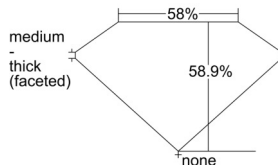

GIA®

FACSIMILE

GIA REPORT 1508839558

Verify this report at GIA.edu

GIA NATURAL DIAMOND DOSSIER®

November 12, 2024
GIA Report Number 1508839558
Shape and Cutting Style ..... Heart Brilliant
Measurements ..... 6.05 x 6.70 x 3.95 mm

GRADING RESULTS

Carat Weight ..... 0.92 carat
Color Grade ..... G
Clarity Grade VVS1

ADDITIONAL GRADING INFORMATION

Polish ..... Excellent
Symmetry ..... Excellent
Fluorescence ..... None
Clarity Characteristics..... Internal Graining, Surface Graining
Inspection(s): GIA 1508839558

PROPORTIONS

Profile not to actual proportions

GRADING SCALES

GIA COLOR SCALE		GIA CLARITY SCALE	
COLORLESS	D	VERY VERY SLIGHTLY INCLUDED	FLAWLESS
	E		INTERNALLY FLAWLESS
	F		VVS₁
	G		VVS₂
	H		VS₁
	I		VS₂
	J		SI₁
	K		SI₂
	L		I₁
	M		I₂
NEAR COLORLESS	N	SLIGHTLY INCLUDED	I₃
	O		
	P		
	Q		
FAINT	R		
	S		
	T		
	U		
VERT LIGHT	V		
	W		
	X		
	Y		
LIGHT	Z