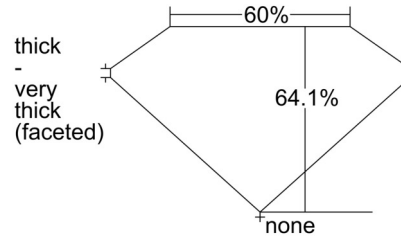

PROPORTIONS

Profile not to actual proportions