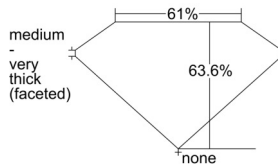

GIA®

FACSIMILE

GIA REPORT 1508929161

Verify this report at GIA.edu

GIA NATURAL DIAMOND DOSSIER®

December 05, 2024
GIA Report Number 1508929161
Shape and Cutting Style ..... Pear Brilliant
Measurements ..... 6.33 x 4.05 x 2.58 mm

GRADING RESULTS

Carat Weight ..... 0.41 carat
Color Grade ..... G
Clarity Grade VS1

ADDITIONAL GRADING INFORMATION

Polish ..... Excellent
Symmetry ..... Very Good
Fluorescence ..... None
Clarity Characteristics ..... Crystal, Cloud
Inscription(s): GIA 1508929161

PROPORTIONS

Profile not to actual proportions

GRADING SCALES

GIA COLOR SCALE		GIA CLARITY SCALE			
COLORLESS	D	VERY VERY SLIGHTLY INCLUDED	FLAWLESS		
	E		INTERNALLY FLAWLESS		
	F	VERY SLIGHTLY INCLUDED	VS₁		
	G		VS₂		
	H		VS₁		
	NEAR COLORLESS	I	SLIGHTLY INCLUDED	SI₁	
		J		SI₂	
		FAINT	K	INCLUDED	I₁
			L		I₂
			M		I₃
VERT LIGHT	N				
	O				
	P				
	Q				
	R				
	S				
	T				
LIGHT	U				
	V				
	W				
	X				
Y					
Z