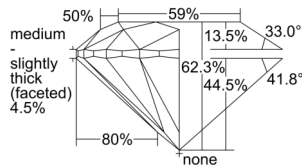

GIA®

FACSIMILE

GIA REPORT 1508932787

Verify this report at GIA.edu

GIA NATURAL DIAMOND DOSSIER®

December 09, 2024
GIA Report Number 1508932787
Shape and Cutting Style ..... Round Brilliant
Measurements ..... 5.07 - 5.09 x 3.16 mm

GRADING RESULTS

Carat Weight ..... 0.50 carat
Color Grade I
Clarity Grade S11
Cut Grade ..... Excellent

ADDITIONAL GRADING INFORMATION

Polish ..... Excellent
Symmetry ..... Excellent
Fluorescence ..... None
Clarity Characteristics ..... Crystal, Feather
Inscription(s): GIA 1508932787

PROPORTIONS

Profile to actual proportions

GRADING SCALES

GIA COLOR SCALE

COLORLESS	D
	E
	F
	G
	H
	I
	J
NEAR COLORLESS	K
	L
Faint	M
	N
	O
	P
Very Light	Q
	R
	S
	T
	U
	V
Light	W
	X
	Y
	Z

GIA CLARITY SCALE

FLAWLESS	VERY VERY SLIGHTLY INCLUDED	VVS₁	
			VVS₂
INTERNALLY FLAWLESS	VERY SLIGHTLY INCLUDED	VS₁	
		VS₂	
SLIGHTLY INCLUDED	SLIGHTLY INCLUDED	SI₁	
		SI₂	
INCLUDED	INCLUDED	I₁	
		I₂	
		I₃	

GIA CUT SCALE

EXCELLENT	VERY GOOD	GOOD	FAIR	POOR