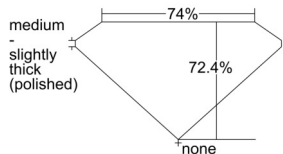

GIA®

FACSIMILE

GIA REPORT 1508934390

Verify this report at GIA.edu

GIA NATURAL DIAMOND DOSSIER®

December 03, 2024
GIA Report Number 1508934390
Shape and Cutting Style ..... Square Modified Brilliant
Measurements ..... 4.98 x 4.89 x 3.54 mm

GRADING RESULTS

Carat Weight ..... 0.71 carat
Color Grade ..... E
Clarity Grade VS2

ADDITIONAL GRADING INFORMATION

Polish ..... Excellent
Symmetry ..... Excellent
Fluorescence ..... None
Clarity Characteristics ..... Knot
Inscription(s): GIA 1508934390

PROPORTIONS

Profile not to actual proportions

GRADING SCALES

GIA COLOR SCALE		GIA CLARITY SCALE			
COLORLESS	D	VERY VERY SLIGHTLY INCLUDED	FLAWLESS		
	E		INTERNALLY FLAWLESS		
	F	VERY SLIGHTLY INCLUDED	VVS₁		
	G		VVS₂		
	H		VS₁		
	NEAR COLORLESS	I	SLIGHTLY INCLUDED	VS₂	
		J		SI₁	
		FAINT	K	INCLUDED	SI₂
			L		I₁
			M		I₂
N			I₃		
VERT LIGHT	O	LIGHT			
	P				
	Q				
	R				
	S				
	T				
LIGHT	U				
	V				
	W				
	X				
Y					
Z