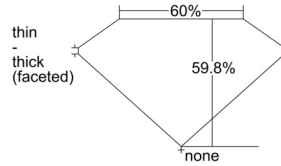

GIA®

FACSIMILE

GIA REPORT 1508935576

Verify this report at GIA.edu

GIA NATURAL DIAMOND DOSSIER®

December 05, 2024
GIA Report Number 1508935576
Shape and Cutting Style ..... Heart Brilliant
Measurements ..... 5.30 x 6.23 x 3.73 mm

GRADING RESULTS

Carat Weight ..... 0.70 carat
Color Grade ..... G
Clarity Grade VS2

ADDITIONAL GRADING INFORMATION

Polish ..... Excellent
Symmetry ..... Excellent
Fluorescence ..... None
Clarity Characteristics ..... Feather, Cloud
Inscription(s): GIA 1508935576

PROPORTIONS

Profile not to actual proportions

GRADING SCALES

GIA COLOR SCALE		GIA CLARITY SCALE	
COLORLESS	D	VERY VERY SLIGHTLY INCLUDED	FLAWLESS
	E		INTERNALLY FLAWLESS
	F		VVS₁
	G		VVS₂
	H		VS₁
	I		VS₂
	J		SI₁
	K		SI₂
	L		I₁
	M		I₂
NEAR COLORLESS	N	SLIGHTLY INCLUDED	I₃
	O		
	P		
	Q		
FAINT	R		
	S		
	T		
	U		
VERT LIGHT	V		
	W		
	X		
	Y		
LIGHT	Z