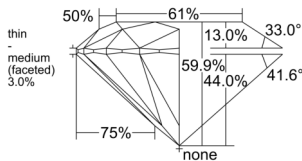

GIA®

FACSIMILE

GIA REPORT 1508969124

Verify this report at GIA.edu

GIA NATURAL DIAMOND DOSSIER®

December 11, 2024
GIA Report Number 1508969124
Shape and Cutting Style ..... Round Brilliant
Measurements ..... 4.38 - 4.40 x 2.63 mm

GRADING RESULTS

Carat Weight ..... 0.30 carat
Color Grade ..... F
Clarity Grade VS2
Cut Grade ..... Excellent

ADDITIONAL GRADING INFORMATION

Polish ..... Excellent
Symmetry ..... Excellent
Fluorescence ..... None
Clarity Characteristics ..... Cloud, Crystal, Feather
Inspection(s): GIA 1508969124

PROPORTIONS

Profile to actual proportions