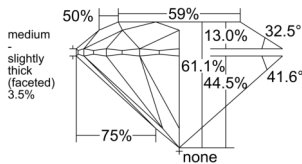

GIA®

FACSIMILE

GIA REPORT 1508969340

Verify this report at GIA.edu

GIA NATURAL DIAMOND DOSSIER®

December 11, 2024
GIA Report Number 1508969340
Shape and Cutting Style ..... Round Brilliant
Measurements ..... 4.93 - 4.96 x 3.02 mm

GRADING RESULTS

Carat Weight ..... 0.44 carat
Color Grade ..... J
Clarity Grade VS1
Cut Grade ..... Excellent

ADDITIONAL GRADING INFORMATION

Polish ..... Excellent
Symmetry ..... Excellent
Fluorescence ..... None
Clarity Characteristics ..... Feather, Needle, Pinpoint
Inscription(s): GIA 1508969340

PROPORTIONS

Profile to actual proportions