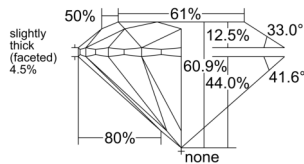

GIA®

FACSIMILE

GIA REPORT 1508970051

Verify this report at GIA.edu

GIA NATURAL DIAMOND DOSSIER®

December 11, 2024
GIA Report Number 1508970051
Shape and Cutting Style ..... Round Brilliant
Measurements ..... 6.20 - 6.24 x 3.79 mm

GRADING RESULTS

Carat Weight ..... 0.90 carat
Color Grade ..... E
Clarity Grade S11
Cut Grade ..... Excellent

ADDITIONAL GRADING INFORMATION

Polish ..... Excellent
Symmetry ..... Excellent
Fluorescence ..... Faint
Clarity Characteristics ..... Cloud, Feather
Inscription(s): GIA 1508970051

PROPORTIONS

Profile to actual proportions