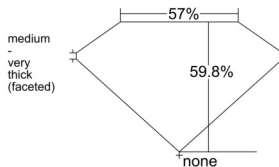

GIA®

FACSIMILE

GIA REPORT 1508971439

Verify this report at GIA.edu

GIA NATURAL DIAMOND DOSSIER®

December 10, 2024
GIA Report Number 1508971439
Shape and Cutting Style ..... Heart Brilliant
Measurements ..... 4.72 x 5.53 x 3.31 mm

GRADING RESULTS

Carat Weight ..... 0.50 carat
Color Grade ..... G
Clarity Grade VS2

ADDITIONAL GRADING INFORMATION

Polish ..... Excellent
Symmetry ..... Excellent
Fluorescence ..... None
Clarity Characteristics ..... Feather, Cloud
Inscription(s): GIA 1508971439

PROPORTIONS

Profile not to actual proportions

GRADING SCALES

GIA COLOR SCALE		GIA CLARITY SCALE			
COLORLESS	D	VERY VERY SLIGHTLY INCLUDED	FLAWLESS		
	E		INTERNALLY FLAWLESS		
	F	VERY SLIGHTLY INCLUDED	VVS₁		
	G		VVS₂		
	H		VS₁		
	NEAR COLORLESS	I	SLIGHTLY INCLUDED	VS₂	
		J		SI₁	
		FAINT	K	INCLUDED	SI₂
			L		I₁
			M		I₂
VERT LIGHT	N	LIGHT	I₃		
	O				
	P				
	Q				
	R				
	S				
	T