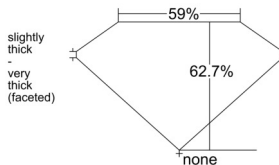

GIA®

FACSIMILE

GIA REPORT 1508973571

Verify this report at GIA.edu

GIA NATURAL DIAMOND DOSSIER®

December 11, 2024
GIA Report Number 1508973571
Shape and Cutting Style ..... Pear Brilliant
Measurements ..... 6.20 x 3.96 x 2.48 mm

GRADING RESULTS

Carat Weight ..... 0.36 carat
Color Grade ..... E
Clarity Grade SI1

ADDITIONAL GRADING INFORMATION

Polish ..... Excellent
Symmetry ..... Excellent
Fluorescence ..... None
Clarity Characteristics ..... Feather, Cloud, Crystal
Inscription(s): GIA 1508973571

PROPORTIONS

Profile not to actual proportions

GRADING SCALES

GIA COLOR SCALE		GIA CLARITY SCALE			
COLORLESS	D	VERY VERY SLIGHTLY INCLUDED	FLAWLESS		
	E		INTERNALLY FLAWLESS		
	F	VERY SLIGHTLY INCLUDED	VVS₁		
	G		VVS₂		
	H		VS₁		
	NEAR COLORLESS	I	SLIGHTLY INCLUDED	VS₂	
		J		SI₁	
		FAINT	K	INCLUDED	SI₂
			L		I₁
			M		I₂
VERT LIGHT	N	LIGHT	I₃		
	O				
	P				
	Q				
	R