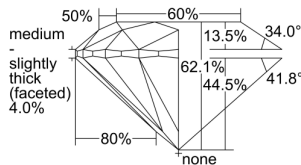

GIA®

FACSIMILE

GIA REPORT 1509009324

Verify this report at GIA.edu

GIA NATURAL DIAMOND DOSSIER®

July 25, 2024
GIA Report Number 1509009324
Shape and Cutting Style ..... Round Brilliant
Measurements ..... 5.39 - 5.42 x 3.36 mm

GRADING RESULTS

Carat Weight ..... 0.60 carat
Color Grade ..... F
Clarity Grade VS1
Cut Grade ..... Excellent

ADDITIONAL GRADING INFORMATION

Polish ..... Excellent
Symmetry ..... Excellent
Fluorescence ..... None
Clarity Characteristics ..... Cloud, Feather, Pinpoint
Inscription(s): GIA 1509009324

PROPORTIONS

Profile to actual proportions

GRADING SCALES

GIA COLOR SCALE	GIA CLARITY SCALE	GIA CUT SCALE	
D	FLAWLESS	EXCELLENT	
E	INTERNALLY FLAWLESS		
F		VVS₁	VERY GOOD
G	VVS₂		
H	VS₁	GOOD	
I	VS₂		
J	SI₁	FAIR	
K	SI₂		
L	I₁	POOR	
M	I₂		
N	I₃		
O			
P			
Q			
R			
S			
T			
U			
V			
W			
X			
Y			
Z