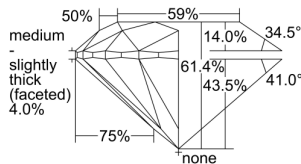

GIA®

FACSIMILE

GIA REPORT 1509029838

Verify this report at GIA.edu

GIA NATURAL DIAMOND DOSSIER®

July 26, 2024
GIA Report Number 1509029838
Shape and Cutting Style ..... Round Brilliant
Measurements ..... 4.28 - 4.31 x 2.64 mm

GRADING RESULTS

Carat Weight ..... 0.30 carat
Color Grade ..... F
Clarity Grade S11
Cut Grade ..... Excellent

ADDITIONAL GRADING INFORMATION

Polish ..... Excellent
Symmetry ..... Very Good
Fluorescence ..... None
Clarity Characteristics..... Feather, Crystal, Cloud
Inscription(s): GIA 1509029838

PROPORTIONS

Profile to actual proportions

GRADING SCALES

GIA COLOR SCALE	GIA CLARITY SCALE	GIA CUT SCALE	
D	FLAWLESS	EXCELLENT	
E	INTERNALLY FLAWLESS		
F		VVS₁	VERY GOOD
G	VVS₂		
H	VS₁	GOOD	
I	VS₂		
J	S1₁	FAIR	
K	S1₂		
L	I₁	POOR	
M	I₂		
N	I₃		
O			
P			
Q			
R			
S			
T			
U			
V			
W			
X			
Y			
Z