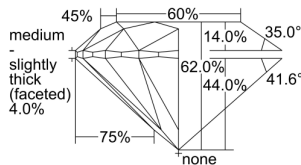

GIA®

FACSIMILE

GIA REPORT 1509037135

Verify this report at GIA.edu

GIA NATURAL DIAMOND DOSSIER®

July 26, 2024
GIA Report Number 1509037135
Shape and Cutting Style ..... Round Brilliant
Measurements ..... 4.28 - 4.30 x 2.66 mm

GRADING RESULTS

Carat Weight ..... 0.30 carat
Color Grade ..... E
Clarity Grade S11
Cut Grade ..... Excellent

ADDITIONAL GRADING INFORMATION

Polish ..... Excellent
Symmetry ..... Excellent
Fluorescence ..... None
Clarity Characteristics ..... Crystal
Inscription(s): GIA 1509037135

PROPORTIONS

Profile to actual proportions

GRADING SCALES

GIA COLOR SCALE

COLOURESS	D
	E
	F
	G
	H
	I
	J
NEAR COLOURESS	K
	L
FAIN	M
	N
	O
	P
	R
	S
	T
	U
	V
	W
	X
	Y
LIGHT	Z

GIA CLARITY SCALE

VERY VERY SLIGHTLY INCLUDED	FLAWLESS
	INTERNALLY FLAWLESS
VERY SLIGHTLY INCLUDED	VVS₁
	VVS₂
SLIGHTLY INCLUDED	VS₁
	VS₂
INCLUDED	S1₁
	S1₂
	I₁
	I₂
	I₃

GIA CUT SCALE

EXCELLENT
VERY GOOD
GOOD
FAIR
POOR