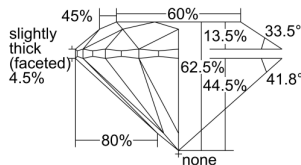

GIA®

FACSIMILE

GIA REPORT 1509046995

Verify this report at GIA.edu

GIA NATURAL DIAMOND DOSSIER®

July 29, 2024
GIA Report Number 1509046995
Shape and Cutting Style ..... Round Brilliant
Measurements ..... 5.93 - 5.97 x 3.72 mm

GRADING RESULTS

Carat Weight ..... 0.81 carat
Color Grade ..... G
Clarity Grade S11
Cut Grade ..... Excellent

ADDITIONAL GRADING INFORMATION

Polish ..... Excellent
Symmetry ..... Excellent
Fluorescence ..... None
Clarity Characteristics ..... Crystal
Inscription(s): GIA 1509046995

PROPORTIONS

Profile to actual proportions

GRADING SCALES

GIA COLOR SCALE	GIA CLARITY SCALE	GIA CUT SCALE	
D	FLAWLESS	EXCELLENT	
E	INTERNALLY FLAWLESS		
F		VVS₁	VERY GOOD
G	VVS₂		
H	VS₁	GOOD	
I	VS₂		
J	S1₁	FAIR	
K	S1₂		
L	I₁	POOR	
M	I₂		
N	I₃		
O			
P			
Q			
R			
S			
T			
U			
V			
W			
X			
Y			
Z