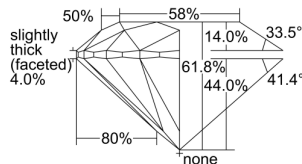

GIA®

FACSIMILE

GIA REPORT 1509050926

Verify this report at GIA.edu

GIA NATURAL DIAMOND DOSSIER®

July 30, 2024
GIA Report Number 1509050926
Shape and Cutting Style ..... Round Brilliant
Measurements ..... 3.64 - 3.66 x 2.26 mm

GRADING RESULTS

Carat Weight ..... 0.18 carat
Color Grade ..... D
Clarity Grade VS1
Cut Grade ..... Excellent

ADDITIONAL GRADING INFORMATION

Polish ..... Excellent
Symmetry ..... Excellent
Fluorescence ..... None
Clarity Characteristics ..... Crystal, Pinpoint
Inscription(s): GIA 1509050926

PROPORTIONS

GRADING SCALES

GIA COLOR SCALE	GIA CLARITY SCALE	GIA CUT SCALE	
D	FLAWLESS	EXCELLENT	
E	INTERNALLY FLAWLESS		
F		VVS₁	VERY GOOD
G	VVS₂		
H	VS₁	GOOD	
I	VS₂		
J	SI₁	FAIR	
K	SI₂		
L	I₁	POOR	
M	I₂		
N	I₃		
O			
P			
Q			
R			
S			
T			
U			
V			
W			
X			
Y			
Z