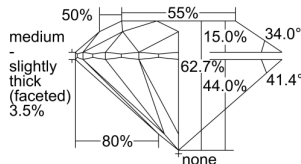

GIA®

FACSIMILE

GIA REPORT 1509053841

Verify this report at GIA.edu

GIA NATURAL DIAMOND DOSSIER®

July 30, 2024
GIA Report Number 1509053841
Shape and Cutting Style ..... Round Brilliant
Measurements ..... 5.53 - 5.56 x 3.47 mm

GRADING RESULTS

Carat Weight ..... 0.65 carat
Color Grade ..... H
Clarity Grade VS1
Cut Grade ..... Excellent

ADDITIONAL GRADING INFORMATION

Polish ..... Excellent
Symmetry ..... Excellent
Fluorescence ..... None
Clarity Characteristics..... Feather, Needle, Pinpoint
Inscription(s): GIA 1509053841

PROPORTIONS

Profile to actual proportions

GRADING SCALES

GIA COLOR SCALE	GIA CLARITY SCALE	GIA CUT SCALE	
D	FLAWLESS	EXCELLENT	
E	INTERNALLY FLAWLESS		
F		VVS₁	VERY GOOD
G	VVS₂		
H	VS₁	GOOD	
I	VS₂		
J	SI₁	FAIR	
K	SI₂		
L	I₁	POOR	
M	I₂		
N	I₃		
O			
P			
Q			
R			
S			
T			
U			
V			
W			
X			
Y			
Z