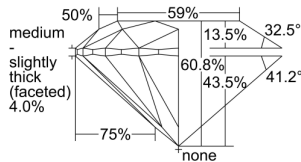

GIA®

FACSIMILE

GIA REPORT 1509054919

Verify this report at GIA.edu

GIA NATURAL DIAMOND DOSSIER®

July 30, 2024
GIA Report Number 1509054919
Shape and Cutting Style ..... Round Brilliant
Measurements ..... 4.30 - 4.34 x 2.63 mm

GRADING RESULTS

Carat Weight ..... 0.30 carat
Color Grade ..... F
Clarity Grade VS2
Cut Grade ..... Excellent

ADDITIONAL GRADING INFORMATION

Polish ..... Excellent
Symmetry ..... Excellent
Fluorescence ..... Faint
Clarity Characteristics ..... Crystal
Inscription(s): GIA 1509054919

PROPORTIONS

Profile to actual proportions

GRADING SCALES

GIA COLOR SCALE	GIA CLARITY SCALE	GIA CUT SCALE	
D	FLAWLESS	EXCELLENT	
E	INTERNALLY FLAWLESS		
F		VVS₁	VERY GOOD
G	VVS₂		
H	VS₁	GOOD	
I	VS₂		
J	SI₁	FAIR	
K	SI₂		
L	I₁	POOR	
M	I₂		
N	I₃		
O			
P			
Q			
R			
S			
T			
U			
V			
W			
X			
Y			
Z