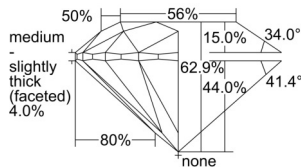

GIA®

FACSIMILE

GIA REPORT 1509069449

Verify this report at GIA.edu

GIA NATURAL DIAMOND DOSSIER®

August 28, 2024
GIA Report Number 1509069449
Shape and Cutting Style ..... Round Brilliant
Measurements ..... 5.73 - 5.77 x 3.62 mm

GRADING RESULTS

Carat Weight ..... 0.73 carat
Color Grade ..... J
Clarity Grade VS1
Cut Grade ..... Excellent

ADDITIONAL GRADING INFORMATION

Polish ..... Excellent
Symmetry ..... Excellent
Fluorescence ..... None
Clarity Characteristics ..... Crystal, Cloud
Inscription(s): GIA 1509069449

PROPORTIONS

Profile to actual proportions

GRADING SCALES

GIA COLOR SCALE

COLORESS	D
	E
	F
	G
	H
	I
	J
NEAR COLORESS	K
	L
FANIT	M
	N
	O
	P
VERY LIGHT	Q
	R
	S
	T
	U
	V
	W
	X
	Y
LIGHT	Z

GIA CLARITY SCALE

FLAWLESS	INTERNAL FLAWLESS	
		FLAWLESS
VERY VERY SLIGHTLY INCLUDED	VVS₁	
	VVS₂	
VERY SLIGHTLY INCLUDED	VS₁	
	VS₂	
SLIGHTLY INCLUDED	SI₁	
	SI₂	
INCLUDED	I₁	
	I₂	
	I₃	

GIA CUT SCALE

EXCELLENT
VERY GOOD
GOOD
FAIR
POOR