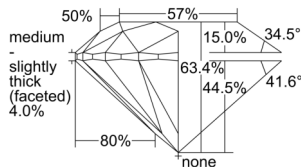

GIA®

FACSIMILE

GIA REPORT 1509073066

Verify this report at GIA.edu

GIA NATURAL DIAMOND DOSSIER®

July 31, 2024
GIA Report Number 1509073066
Shape and Cutting Style ..... Round Brilliant
Measurements ..... 5.41 - 5.45 x 3.45 mm

GRADING RESULTS

Carat Weight ..... 0.62 carat
Color Grade ..... H
Clarity Grade VS1
Cut Grade ..... Excellent

ADDITIONAL GRADING INFORMATION

Polish ..... Excellent
Symmetry ..... Excellent
Fluorescence ..... None
Clarity Characteristics ..... Cloud
Inscription(s): GIA 1509073066

PROPORTIONS

Profile to actual proportions

GRADING SCALES

GIA COLOR SCALE	GIA CLARITY SCALE	GIA CUT SCALE
D	FLAWLESS	EXCELLENT
E	FLAWLESS	
F	INTERNALLY FLAWLESS	VERY GOOD
G	FLAWLESS	
H	VVS₁	GOOD
I	VVS₂	
J	VS₁	FAIR
K	VS₂	
L	SI₁	POOR
M	SI₂	
N	I₁	
O	I₂	
P	I₃	
Q		
R		
S		
T		
U		
V		
W		
X		
Y		
Z