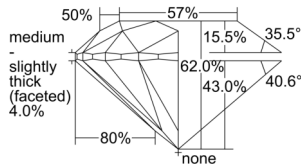

GIA®

FACSIMILE

GIA REPORT 1509076519

Verify this report at GIA.edu

GIA NATURAL DIAMOND DOSSIER®

July 31, 2024
GIA Report Number 1509076519
Shape and Cutting Style ..... Round Brilliant
Measurements ..... 4.54 - 4.57 x 2.82 mm

GRADING RESULTS

Carat Weight ..... 0.36 carat
Color Grade I
Clarity Grade VS2
Cut Grade ..... Excellent

ADDITIONAL GRADING INFORMATION

Polish ..... Excellent
Symmetry ..... Excellent
Fluorescence ..... None
Clarity Characteristics ..... Feather
Inscription(s): GIA 1509076519

PROPORTIONS

Profile to actual proportions

GRADING SCALES

GIA COLOR SCALE	GIA CLARITY SCALE	GIA CUT SCALE
D	FLAWLESS	EXCELLENT
E	INTERNALLY FLAWLESS	
F		VVS₁
G	VVS₂	
H		VS₁
I	VS₂	
J		SI₁
K	SI₂	
L		I₁
M	I₂	
N		I₃
O		
P		
Q		
R		
S		
T		
U		
V		
W		
X		
Y		
Z