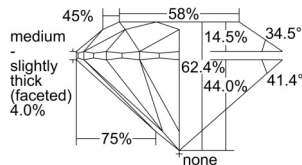

GIA®

FACSIMILE

GIA REPORT 1509078495

Verify this report at GIA.edu

GIA NATURAL DIAMOND DOSSIER®

August 28, 2024
GIA Report Number 1509078495
Shape and Cutting Style ..... Round Brilliant
Measurements ..... 5.69 - 5.71 x 3.56 mm

GRADING RESULTS

Carat Weight ..... 0.71 carat
Color Grade I
Clarity Grade S11
Cut Grade ..... Excellent

ADDITIONAL GRADING INFORMATION

Polish ..... Excellent
Symmetry ..... Excellent
Fluorescence ..... None
Clarity Characteristics ..... Crystal, Cloud
Inscription(s): GIA 1509078495

PROPORTIONS

Profile to actual proportions

GRADING SCALES

GIA COLOR SCALE	GIA CLARITY SCALE	GIA CUT SCALE	
D	FLAWLESS	EXCELLENT	
E	INTERNALLY FLAWLESS		
F		VVS₁	VERY GOOD
G	VVS₂		
H	VS₁	GOOD	
I	VS₂		
J	S1₁	FAIR	
K	S1₂		
L	I₁	POOR	
M	I₂		
N	I₃		
O			
P			
Q			
R			
S			
T			
U			
V			
W			
X			
Y			
Z