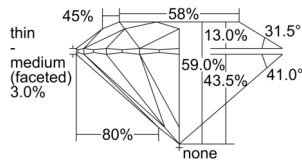

GIA®

FACSIMILE

GIA REPORT 1509079565

Verify this report at GIA.edu

GIA NATURAL DIAMOND DOSSIER®

August 02, 2024
GIA Report Number 1509079565
Shape and Cutting Style ..... Round Brilliant
Measurements ..... 5.88 - 5.91 x 3.48 mm

GRADING RESULTS

Carat Weight ..... 0.72 carat
Color Grade ..... K
Clarity Grade VS1
Cut Grade ..... Excellent

ADDITIONAL GRADING INFORMATION

Polish ..... Excellent
Symmetry ..... Excellent
Fluorescence ..... Medium Blue
Clarity Characteristics..... Crystal, Needle, Pinpoint
Inscription(s): GIA 1509079565

PROPORTIONS

Profile to actual proportions

GRADING SCALES

GIA COLOR SCALE	GIA CLARITY SCALE	GIA CUT SCALE	
D	FLAWLESS	EXCELLENT	
E	INTERNALLY FLAWLESS		
F		VVS₁	VERY GOOD
G	VVS₂		
H	VS₁	GOOD	
I	VS₂		
J	SI₁	FAIR	
K	SI₂		
L	I₁	POOR	
M	I₂		
N	I₃		
O			
P			
Q			
R			
S			
T			
U			
V			
W			
X			
Y			
Z