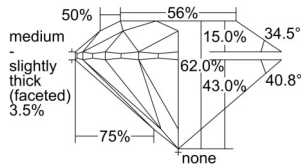

GIA®

FACSIMILE

GIA REPORT 1509080523

Verify this report at GIA.edu

GIA NATURAL DIAMOND DOSSIER®

August 05, 2024
GIA Report Number 1509080523
Shape and Cutting Style ..... Round Brilliant
Measurements ..... 6.37 - 6.39 x 3.95 mm

GRADING RESULTS

Carat Weight ..... 0.98 carat
Color Grade ..... H
Clarity Grade VS2
Cut Grade ..... Excellent

ADDITIONAL GRADING INFORMATION

Polish ..... Excellent
Symmetry ..... Excellent
Fluorescence ..... Faint
Clarity Characteristics ..... Crystal, Cloud
Inscription(s): GIA 1509080523

PROPORTIONS

Profile to actual proportions

GRADING SCALES

GIA COLOR SCALE	GIA CLARITY SCALE	GIA CUT SCALE	
D	FLAWLESS	EXCELLENT	
E	INTERNALLY FLAWLESS		
F		VVS₁	VERY GOOD
G	VVS₂		
H	VS₁	GOOD	
I	VS₂		
J	SI₁	FAIR	
K	SI₂		
L	I₁	POOR	
M	I₂		
N	I₃		
O			
P			
Q			
R			
S			
T			
U			
V			
W			
X			
Y			
Z