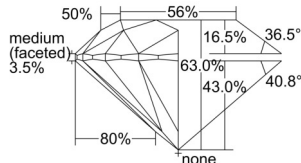

GIA®

FACSIMILE

GIA REPORT 1509080774

Verify this report at GIA.edu

GIA NATURAL DIAMOND DOSSIER®

August 01, 2024
GIA Report Number 1509080774
Shape and Cutting Style ..... Round Brilliant
Measurements ..... 5.36 - 5.40 x 3.39 mm

GRADING RESULTS

Carat Weight ..... 0.60 carat
Color Grade I
Clarity Grade VS2
Cut Grade ..... Excellent

ADDITIONAL GRADING INFORMATION

Polish ..... Excellent
Symmetry ..... Excellent
Fluorescence ..... None
Clarity Characteristics ..... Cloud, Crystal
Inscription(s): GIA 1509080774

PROPORTIONS

Profile to actual proportions

GRADING SCALES

GIA COLOR SCALE	GIA CLARITY SCALE	GIA CUT SCALE	
D	FLAWLESS	EXCELLENT	
E	INTERNALLY FLAWLESS		
F		VVS₁	VERY GOOD
G	VVS₂		
H	VS₁	GOOD	
I	VS₂		
J	SI₁	FAIR	
K	SI₂		
L	I₁	POOR	
M	I₂		
N	I₃		
O			
P			
Q			
R			
S			
T			
U			
V			
W			
X			
Y			
Z