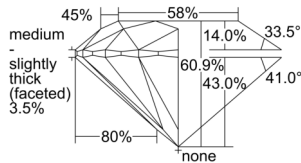

GIA®

FACSIMILE

GIA REPORT 1509081736

Verify this report at GIA.edu

GIA NATURAL DIAMOND DOSSIER®

August 01, 2024
GIA Report Number 1509081736
Shape and Cutting Style ..... Round Brilliant
Measurements ..... 4.64 - 4.67 x 2.84 mm

GRADING RESULTS

Carat Weight ..... 0.37 carat
Color Grade ..... G
Clarity Grade VS1
Cut Grade ..... Excellent

ADDITIONAL GRADING INFORMATION

Polish ..... Excellent
Symmetry ..... Excellent
Fluorescence ..... Faint
Clarity Characteristics ..... Crystal, Cloud
Inscription(s): GIA 1509081736

PROPORTIONS

Profile to actual proportions

GRADING SCALES

GIA COLOR SCALE	GIA CLARITY SCALE	GIA CUT SCALE	
D	FLAWLESS	EXCELLENT	
E	INTERNALLY FLAWLESS		
F		VVS₁	VERY GOOD
G	VVS₂		
H	VS₁	GOOD	
I	VS₂		
J	SI₁	FAIR	
K	SI₂		
L	I₁	POOR	
M	I₂		
N	I₃		
O			
P			
Q			
R			
S			
T			
U			
V			
W			
X			
Y			
Z