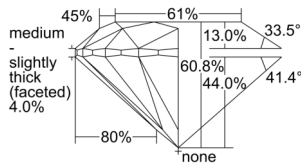

GIA®

FACSIMILE

GIA REPORT 1509082742

Verify this report at GIA.edu

GIA NATURAL DIAMOND DOSSIER®

August 01, 2024
GIA Report Number 1509082742
Shape and Cutting Style ..... Round Brilliant
Measurements ..... 5.41 - 5.45 x 3.30 mm

GRADING RESULTS

Carat Weight ..... 0.60 carat
Color Grade ..... F
Clarity Grade VVS1
Cut Grade ..... Excellent

ADDITIONAL GRADING INFORMATION

Polish ..... Excellent
Symmetry ..... Excellent
Fluorescence ..... Medium Blue
Clarity Characteristics ..... Pinpoint
Inscription(s): GIA 1509082742

PROPORTIONS

Profile to actual proportions

GRADING SCALES

GIA COLOR SCALE	GIA CLARITY SCALE	GIA CUT SCALE
D	FLAWLESS	EXCELLENT
E	FLAWLESS	
F	INTERNALLY FLAWLESS	VERY GOOD
G	FLAWLESS	
H	VVS₁	GOOD
I	VVS₂	
J	VS₁	FAIR
K	VS₂	
L	SI₁	POOR
M	SI₂	
N	I₁	
O	I₂	
P	I₃	
Q		
R		
S		
T		
U		
V		
W		
X		
Y		
Z