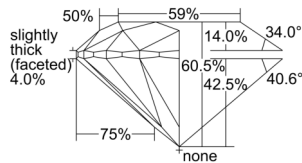

GIA®

FACSIMILE

GIA REPORT 1509083549

Verify this report at GIA.edu

GIA NATURAL DIAMOND DOSSIER®

August 06, 2024
GIA Report Number 1509083549
Shape and Cutting Style ..... Round Brilliant
Measurements ..... 5.10 - 5.13 x 3.10 mm

GRADING RESULTS

Carat Weight ..... 0.50 carat
Color Grade ..... D
Clarity Grade S11
Cut Grade ..... Excellent

ADDITIONAL GRADING INFORMATION

Polish ..... Excellent
Symmetry ..... Excellent
Fluorescence ..... None
Clarity Characteristics ..... Cloud, Crystal, Feather
Inscription(s): GIA 1509083549

PROPORTIONS

Profile to actual proportions