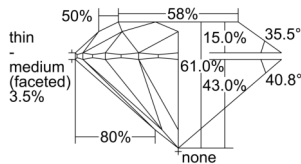

GIA®

FACSIMILE

GIA REPORT 1509083641

Verify this report at GIA.edu

GIA NATURAL DIAMOND DOSSIER®

August 01, 2024
GIA Report Number 1509083641
Shape and Cutting Style ..... Round Brilliant
Measurements ..... 3.95 - 3.97 x 2.42 mm

GRADING RESULTS

Carat Weight ..... 0.23 carat
Color Grade ..... E
Clarity Grade VVS1
Cut Grade ..... Excellent

ADDITIONAL GRADING INFORMATION

Polish ..... Excellent
Symmetry ..... Excellent
Fluorescence ..... None
Clarity Characteristics..... Needle, Cloud, Pinpoint
Inspection(s): GIA 1509083641

PROPORTIONS

Profile to actual proportions

GRADING SCALES

GIA COLOR SCALE	GIA CLARITY SCALE	GIA CUT SCALE	
D	FLAWLESS	EXCELLENT	
E	INTERNALLY FLAWLESS		
F		VVS₁	VERY GOOD
G	VVS₂		
H	VS₁	GOOD	
I	VS₂		
J	SI₁	FAIR	
K	SI₂		
L	I₁	POOR	
M			
N			
O	I₂		
P			
Q			
R	I₃		
S			
T			
U			
V			
W			
X			
Y			
Z