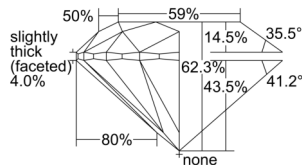

GIA®

FACSIMILE

GIA REPORT 1509087159

Verify this report at GIA.edu

GIA NATURAL DIAMOND DOSSIER®

August 01, 2024
GIA Report Number 1509087159
Shape and Cutting Style ..... Round Brilliant
Measurements ..... 5.20 - 5.22 x 3.25 mm

GRADING RESULTS

Carat Weight ..... 0.55 carat
Color Grade ..... F
Clarity Grade S11
Cut Grade ..... Excellent

ADDITIONAL GRADING INFORMATION

Polish ..... Excellent
Symmetry ..... Excellent
Fluorescence ..... None
Clarity Characteristics ..... Crystal, Cloud
Inscription(s): GIA 1509087159

PROPORTIONS

Profile to actual proportions