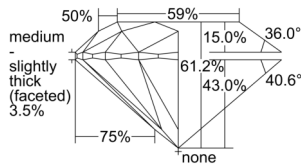

GIA®

FACSIMILE

GIA REPORT 1509093324

Verify this report at GIA.edu

GIA NATURAL DIAMOND DOSSIER®

August 02, 2024
GIA Report Number 1509093324
Shape and Cutting Style ..... Round Brilliant
Measurements ..... 6.17 - 6.23 x 3.79 mm

GRADING RESULTS

Carat Weight ..... 0.91 carat
Color Grade ..... G
Clarity Grade VS1
Cut Grade ..... Excellent

ADDITIONAL GRADING INFORMATION

Polish ..... Excellent
Symmetry ..... Excellent
Fluorescence ..... None
Clarity Characteristics ..... Crystal, Pinpoint
Inscription(s): GIA 1509093324

PROPORTIONS

Profile to actual proportions

GRADING SCALES

GIA COLOR SCALE	GIA CLARITY SCALE	GIA CUT SCALE	
D	FLAWLESS	EXCELLENT	
E	INTERNALLY FLAWLESS		
F		VVS₁	VERY GOOD
G	VVS₂		
H	VS₁	GOOD	
I	VS₂		
J	SI₁	FAIR	
K	SI₂		
L	I₁	POOR	
M	I₂		
N	I₃		
O			
P			
Q			
R			
S			
T			
U			
V			
W			
X			
Y			
Z