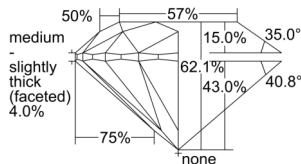

GIA®

FACSIMILE

GIA REPORT 1509103785

Verify this report at GIA.edu

GIA NATURAL DIAMOND DOSSIER®

August 07, 2024
GIA Report Number 1509103785
Shape and Cutting Style ..... Round Brilliant
Measurements ..... 4.24 - 4.28 x 2.65 mm

GRADING RESULTS

Carat Weight ..... 0.30 carat
Color Grade ..... F
Clarity Grade S11
Cut Grade ..... Excellent

ADDITIONAL GRADING INFORMATION

Polish ..... Excellent
Symmetry ..... Very Good
Fluorescence ..... None
Clarity Characteristics..... Cloud, Crystal, Feather
Inscription(s): GIA 1509103785

PROPORTIONS

Profile to actual proportions

GRADING SCALES

GIA COLOR SCALE	GIA CLARITY SCALE	GIA CUT SCALE	
D	FLAWLESS	EXCELLENT	
E	INTERNALLY FLAWLESS		
F		VVS₁	VERY GOOD
G	VVS₂		
H	VS₁	GOOD	
I	VS₂		
J	S1₁	FAIR	
K	S1₂		
L	I₁	POOR	
M	I₂		
N	I₃		
O			
P			
Q			
R			
S			
T			
U			
V			
W			
X			
Y			
Z