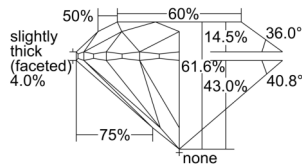

GIA®

FACSIMILE

GIA REPORT 1509105554

Verify this report at GIA.edu

GIA NATURAL DIAMOND DOSSIER®

August 05, 2024
GIA Report Number 1509105554
Shape and Cutting Style ..... Round Brilliant
Measurements ..... 5.34 - 5.38 x 3.30 mm

GRADING RESULTS

Carat Weight ..... 0.60 carat
Color Grade ..... G
Clarity Grade VVS1
Cut Grade ..... Excellent

ADDITIONAL GRADING INFORMATION

Polish ..... Excellent
Symmetry ..... Excellent
Fluorescence ..... Faint
Clarity Characteristics ..... Pinpoint
Inscription(s): GIA 1509105554

PROPORTIONS

Profile to actual proportions

GRADING SCALES

GIA COLOR SCALE	GIA CLARITY SCALE	GIA CUT SCALE
COLOURLESS	FLAWLESS	EXCELLENT
D	INTERNALLY FLAWLESS	
E	VVS₁	VERY GOOD
F		
G	VS₁	GOOD
H		
I	SI₁	FAIR
J		
K	I₁	POOR
L		
M	I₂	
N	I₃	
O		
P		
Q		
R		
S		
T		
U		
V		
W		
X		
Y		
Z