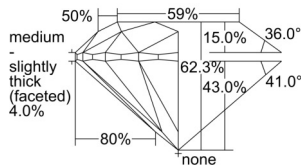

GIA®

FACSIMILE

GIA REPORT 1509113846

Verify this report at GIA.edu

GIA NATURAL DIAMOND DOSSIER®

August 05, 2024
GIA Report Number 1509113846
Shape and Cutting Style ..... Round Brilliant
Measurements ..... 4.38 - 4.41 x 2.74 mm

GRADING RESULTS

Carat Weight ..... 0.33 carat
Color Grade ..... E
Clarity Grade VS2
Cut Grade ..... Excellent

ADDITIONAL GRADING INFORMATION

Polish ..... Excellent
Symmetry ..... Excellent
Fluorescence ..... None
Clarity Characteristics ..... Cloud
Inscription(s): GIA 1509113846

PROPORTIONS

Profile to actual proportions

GRADING SCALES

GIA COLOR SCALE	GIA CLARITY SCALE	GIA CUT SCALE	
D	FLAWLESS	EXCELLENT	
E	INTERNALLY FLAWLESS		
F		VVS₁	VERY GOOD
G	VVS₂		
H	VS₁	GOOD	
I	VS₂		
J	SI₁	FAIR	
K	SI₂		
L	I₁	POOR	
M	I₂		
N	I₃		
O			
P			
Q			
R			
S			
T			
U			
V			
W			
X			
Y			
Z