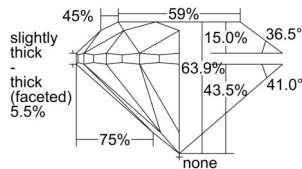

GIA®

FACSIMILE

GIA REPORT 1509114345

Verify this report at GIA.edu

GIA NATURAL DIAMOND DOSSIER®

August 05, 2024
GIA Report Number 1509114345
Shape and Cutting Style ..... Round Brilliant
Measurements ..... 4.96 - 4.98 x 3.17 mm

GRADING RESULTS

Carat Weight ..... 0.50 carat
Color Grade ..... G
Clarity Grade S11
Cut Grade ..... Very Good

ADDITIONAL GRADING INFORMATION

Polish ..... Excellent
Symmetry ..... Excellent
Fluorescence ..... None
Clarity Characteristics ..... Cloud
Inscription(s): GIA 1509114345

PROPORTIONS

Profile to actual proportions