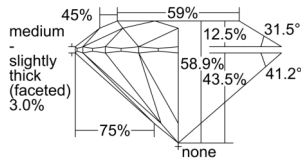

GIA®

FACSIMILE

GIA REPORT 1509134366

Verify this report at GIA.edu

GIA NATURAL DIAMOND DOSSIER®

August 07, 2024
GIA Report Number 1509134366
Shape and Cutting Style ..... Round Brilliant
Measurements ..... 6.07 - 6.11 x 3.59 mm

GRADING RESULTS

Carat Weight ..... 0.80 carat
Color Grade ..... D
Clarity Grade VVS1
Cut Grade ..... Excellent

ADDITIONAL GRADING INFORMATION

Polish ..... Excellent
Symmetry ..... Excellent
Fluorescence ..... Medium Blue
Clarity Characteristics..... Pinpoint, Surface Graining
Inspection(s): GIA 1509134366

PROPORTIONS

Profile to actual proportions

GRADING SCALES

GIA COLOR SCALE	GIA CLARITY SCALE	GIA CUT SCALE
D	FLAWLESS	EXCELLENT
E	FLAWLESS	
F	INTERNALLY FLAWLESS	VERY GOOD
G	FLAWLESS	
H	VVS₁	GOOD
I	VVS₂	
J	VS₁	FAIR
K	VS₂	
L	SI₁	POOR
M	SI₂	
N	I₁	
O	I₂	
P	I₃	
Q		
R		
S		
T		
U		
V		
W		
X		
Y		
Z