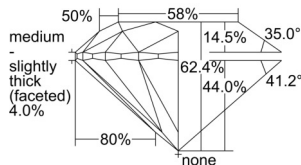

GIA®

FACSIMILE

GIA REPORT 1509137924

Verify this report at GIA.edu

GIA NATURAL DIAMOND DOSSIER®

August 08, 2024
GIA Report Number 1509137924
Shape and Cutting Style ..... Round Brilliant
Measurements ..... 4.77 - 4.79 x 2.98 mm

GRADING RESULTS

Carat Weight ..... 0.42 carat
Color Grade ..... G
Clarity Grade VS2
Cut Grade ..... Excellent

ADDITIONAL GRADING INFORMATION

Polish ..... Excellent
Symmetry ..... Excellent
Fluorescence ..... None
Clarity Characteristics ..... Cloud, Crystal, Feather
Inscription(s): GIA 1509137924

PROPORTIONS

Profile to actual proportions

GRADING SCALES

GIA COLOR SCALE	GIA CLARITY SCALE	GIA CUT SCALE	
D	FLAWLESS	EXCELLENT	
E	INTERNALLY FLAWLESS		
F		VVS₁	VERY GOOD
G	VVS₂		
H	VS₁	GOOD	
I	VS₂		
J	SI₁	FAIR	
K	SI₂		
L	I₁	POOR	
M	I₂		
N	I₃		
O			
P			
Q			
R			
S			
T			
U			
V			
W			
X			
Y			
Z