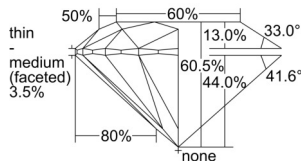

GIA®

FACSIMILE

GIA REPORT 1509139321

Verify this report at GIA.edu

GIA NATURAL DIAMOND DOSSIER®

August 08, 2024
GIA Report Number 1509139321
Shape and Cutting Style ..... Round Brilliant
Measurements ..... 5.30 - 5.31 x 3.21 mm

GRADING RESULTS

Carat Weight ..... 0.54 carat
Color Grade ..... G
Clarity Grade S11
Cut Grade ..... Excellent

ADDITIONAL GRADING INFORMATION

Polish ..... Excellent
Symmetry ..... Excellent
Fluorescence ..... None
Clarity Characteristics ..... Cloud, Crystal, Feather
Inscription(s): GIA 1509139321

PROPORTIONS

Profile to actual proportions

GRADING SCALES

GIA COLOR SCALE	GIA CLARITY SCALE	GIA CUT SCALE	
D	FLAWLESS	EXCELLENT	
E	INTERNALLY FLAWLESS		
F		VVS₁	VERY GOOD
G	VVS₂		
H	VS₁	GOOD	
I	VS₂		
J	S1₁	FAIR	
K	S1₂		
L	I₁	POOR	
M	I₂		
N	I₃		
O			
P			
Q			
R			
S			
T			
U			
V			
W			
X			
Y			
Z