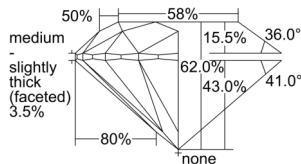

GIA®

FACSIMILE

GIA REPORT 1509139685

Verify this report at GIA.edu

GIA NATURAL DIAMOND DOSSIER®

August 14, 2024
GIA Report Number 1509139685
Shape and Cutting Style ..... Round Brilliant
Measurements ..... 5.21 - 5.25 x 3.24 mm

GRADING RESULTS

Carat Weight ..... 0.55 carat
Color Grade I
Clarity Grade VS1
Cut Grade ..... Excellent

ADDITIONAL GRADING INFORMATION

Polish ..... Excellent
Symmetry ..... Very Good
Fluorescence ..... Medium Blue
Clarity Characteristics ..... Cloud
Inscription(s): GIA 1509139685

PROPORTIONS

Profile to actual proportions

GRADING SCALES

GIA COLOR SCALE	GIA CLARITY SCALE	GIA CUT SCALE	
D	FLAWLESS	EXCELLENT	
E	INTERNALLY FLAWLESS		
F		VVS₁	VERY GOOD
G	VVS₂		
H	VS₁	GOOD	
I	VS₂		
J	SI₁	FAIR	
K	SI₂		
L	I₁	POOR	
M	I₂		
N	I₃		
O			
P			
Q			
R			
S			
T			
U			
V			
W			
X			
Y			
Z