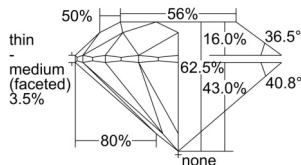

GIA®

FACSIMILE

GIA REPORT 1509141739

Verify this report at gia.edu

GIA NATURAL DIAMOND DOSSIER®

August 08, 2024
GIA Report Number 1509141739
Shape and Cutting Style ..... Round Brilliant
Measurements ..... 5.06 - 5.08 x 3.17 mm

GRADING RESULTS

Carat Weight ..... 0.50 carat
Color Grade ..... G
Clarity Grade S11
Cut Grade ..... Excellent

ADDITIONAL GRADING INFORMATION

Polish ..... Excellent
Symmetry ..... Excellent
Fluorescence ..... Medium Blue
Clarity Characteristics ..... Crystal, Cloud, Feather
Inscription(s): GIA 1509141739

PROPORTIONS

Profile to actual proportions

GRADING SCALES

GIA COLOR SCALE	GIA CLARITY SCALE	GIA CUT SCALE	
D	FLAWLESS	EXCELLENT	
E	INTERNALLY FLAWLESS		
F		VVS₁	VERY GOOD
G	VVS₂		
H	VS₁	GOOD	
I	VS₂		
J	S1₁	FAIR	
K	S1₂		
L	I₁	POOR	
M	I₂		
N	I₃		
O			
P			
Q			
R			
S			
T			
U			
V			
W			
X			
Y			
Z