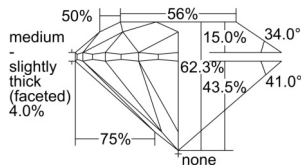

GIA®

FACSIMILE

GIA REPORT 1509143641

Verify this report at GIA.edu

GIA NATURAL DIAMOND DOSSIER®

August 08, 2024
GIA Report Number 1509143641
Shape and Cutting Style ..... Round Brilliant
Measurements ..... 4.87 - 4.90 x 3.04 mm

GRADING RESULTS

Carat Weight ..... 0.44 carat
Color Grade ..... G
Clarity Grade VS1
Cut Grade ..... Excellent

ADDITIONAL GRADING INFORMATION

Polish ..... Excellent
Symmetry ..... Excellent
Fluorescence ..... None
Clarity Characteristics ..... Cloud, Pinpoint
Inscription(s): GIA 1509143641

PROPORTIONS

Profile to actual proportions

GRADING SCALES

GIA COLOR SCALE	GIA CLARITY SCALE	GIA CUT SCALE	
D	FLAWLESS	EXCELLENT	
E	INTERNALLY FLAWLESS		
F		VVS₁	VERY GOOD
G	VVS₂		
H	VS₁	GOOD	
I	VS₂		
J	SI₁	FAIR	
K	SI₂		
L	I₁	POOR	
M	I₂		
N	I₃		
O			
P			
Q			
R			
S			
T			
U			
V			
W			
X			
Y			
Z