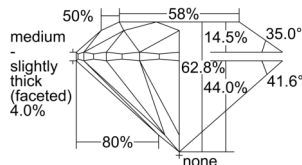

GIA®

FACSIMILE

GIA REPORT 1509144446

Verify this report at GIA.edu

GIA NATURAL DIAMOND DOSSIER®

August 08, 2024
GIA Report Number 1509144446
Shape and Cutting Style ..... Round Brilliant
Measurements ..... 4.42 - 4.46 x 2.79 mm

GRADING RESULTS

Carat Weight ..... 0.34 carat
Color Grade ..... G
Clarity Grade S11
Cut Grade ..... Excellent

ADDITIONAL GRADING INFORMATION

Polish ..... Excellent
Symmetry ..... Excellent
Fluorescence ..... None
Clarity Characteristics ..... Cloud, Crystal
Inscription(s): GIA 1509144446

PROPORTIONS

Profile to actual proportions

GRADING SCALES

GIA COLOR SCALE

COLOREDNESS	D
	E
	F
	G
	H
	I
	J
NEAR COLORLESS	K
	L
Faint	M
	N
	O
	P
Very Light	Q
	R
	S
	T
	U
	V
Light	W
	X
	Y
	Z

GIA CLARITY SCALE

FLAWLESS	VERY VERY SLIGHTLY INCLUDED	VVS₁	
			VVS₂
INTERNALLY FLAWLESS	VERY SLIGHTLY INCLUDED	VS₁	
		VS₂	
SLIGHTLY INCLUDED	SLIGHTLY INCLUDED	SI₁	
		SI₂	
INCLUDED	INCLUDED	I₁	
		I₂	
		I₃	

GIA CUT SCALE

EXCELLENT	VERY GOOD	GOOD	FAIR	POOR