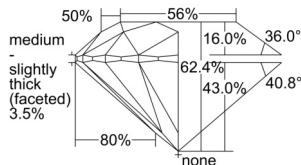

GIA®

FACSIMILE

GIA REPORT 1509147677

Verify this report at GIA.edu

GIA NATURAL DIAMOND DOSSIER®

August 08, 2024
GIA Report Number 1509147677
Shape and Cutting Style ..... Round Brilliant
Measurements ..... 5.36 - 5.40 x 3.36 mm

GRADING RESULTS

Carat Weight ..... 0.60 carat
Color Grade ..... H
Clarity Grade VS1
Cut Grade ..... Excellent

ADDITIONAL GRADING INFORMATION

Polish ..... Excellent
Symmetry ..... Excellent
Fluorescence ..... None
Clarity Characteristics..... Feather, Pinpoint, Indented Natural
Inscription(s): GIA 1509147677

PROPORTIONS

Profile to actual proportions

GRADING SCALES

GIA COLOR SCALE	GIA CLARITY SCALE	GIA CUT SCALE	
D	FLAWLESS	EXCELLENT	
E	INTERNALLY FLAWLESS		
F		VVS₁	VERY GOOD
G	VVS₂		
H	VS₁	GOOD	
I	VS₂		
J	SI₁	FAIR	
K	SI₂		
L	I₁	POOR	
M	I₂		
N	I₃		
O			
P			
Q			
R			
S			
T			
U			
V			
W			
X			
Y			
Z