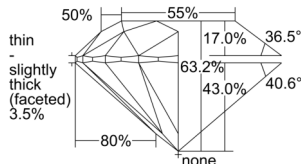

GIA®

FACSIMILE

GIA REPORT 1509157842

Verify this report at GIA.edu

GIA NATURAL DIAMOND DOSSIER®

August 12, 2024
GIA Report Number 1509157842
Shape and Cutting Style ..... Round Brilliant
Measurements ..... 4.88 - 4.92 x 3.10 mm

GRADING RESULTS

Carat Weight ..... 0.46 carat
Color Grade ..... H
Clarity Grade S11
Cut Grade ..... Excellent

ADDITIONAL GRADING INFORMATION

Polish ..... Excellent
Symmetry ..... Very Good
Fluorescence ..... None
Clarity Characteristics..... Cloud, Crystal, Feather
Inscription(s): GIA 1509157842

PROPORTIONS

Profile to actual proportions