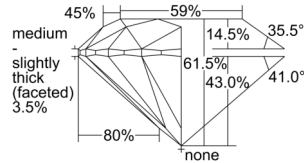

GIA®

FACSIMILE

GIA REPORT 1509157972

Verify this report at GIA.edu

GIA NATURAL DIAMOND DOSSIER®

August 09, 2024
GIA Report Number 1509157972
Shape and Cutting Style ..... Round Brilliant
Measurements ..... 3.96 - 3.99 x 2.44 mm

GRADING RESULTS

Carat Weight ..... 0.24 carat
Color Grade ..... F
Clarity Grade VS2
Cut Grade ..... Excellent

ADDITIONAL GRADING INFORMATION

Polish ..... Excellent
Symmetry ..... Excellent
Fluorescence ..... None
Clarity Characteristics ..... Crystal, Feather
Inscription(s): GIA 1509157972

PROPORTIONS

Profile to actual proportions

GRADING SCALES

GIA COLOR SCALE	GIA CLARITY SCALE	GIA CUT SCALE	
D	FLAWLESS	EXCELLENT	
E	INTERNALLY FLAWLESS		
F		VVS₁	VERY GOOD
G	VVS₂		
H	VS₁	GOOD	
I	VS₂		
J	SI₁	FAIR	
K	SI₂		
L	I₁	POOR	
M	I₂		
N	I₃		
O			
P			
Q			
R			
S			
T			
U			
V			
W			
X			
Y			
Z