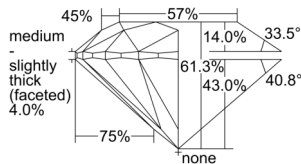

GIA®

FACSIMILE

GIA REPORT 1509161428

Verify this report at GIA.edu

GIA NATURAL DIAMOND DOSSIER®

August 23, 2024
GIA Report Number 1509161428
Shape and Cutting Style ..... Round Brilliant
Measurements ..... 4.74 - 4.77 x 2.92 mm

GRADING RESULTS

Carat Weight ..... 0.40 carat
Color Grade ..... H
Clarity Grade VVS1
Cut Grade ..... Excellent

ADDITIONAL GRADING INFORMATION

Polish ..... Very Good
Symmetry ..... Excellent
Fluorescence ..... Strong Blue
Clarity Characteristics ..... Pinpoint
Inscription(s): GIA 1509161428

PROPORTIONS

Profile to actual proportions

GRADING SCALES

GIA COLOR SCALE	GIA CLARITY SCALE	GIA CUT SCALE	
D	FLAWLESS	EXCELLENT	
E	INTERNALLY FLAWLESS		
F		VVS₁	VERY GOOD
G	VVS₂		
H	VS₁	GOOD	
I	VS₂		
J	SI₁	FAIR	
K	SI₂		
L	I₁	POOR	
M	I₂		
N	I₃		
O			
P			
Q			
R			
S			
T			
U			
V			
W			
X			
Y			
Z