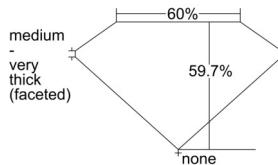

GIA®

FACSIMILE

GIA REPORT 1509163791

Verify this report at GIA.edu

GIA NATURAL DIAMOND DOSSIER®

August 12, 2024
GIA Report Number 1509163791
Shape and Cutting Style ..... Heart Brilliant
Measurements ..... 4.65 x 5.46 x 3.26 mm

GRADING RESULTS

Carat Weight ..... 0.50 carat
Color Grade ..... F
Clarity Grade VS2

ADDITIONAL GRADING INFORMATION

Polish ..... Excellent
Symmetry ..... Very Good
Fluorescence ..... None
Clarity Characteristics ..... Feather, Cloud
Inscription(s): GIA 1509163791

PROPORTIONS

Profile not to actual proportions

GRADING SCALES

GIA COLOR SCALE		GIA CLARITY SCALE			
COLORLESS	D	VERY VERY SLIGHTLY INCLUDED	FLAWLESS		
	E		INTERNALLY FLAWLESS		
	F	VERY SLIGHTLY INCLUDED	VVS₁		
	G		VVS₂		
	H		VS₁		
	NEAR COLORLESS	I	SLIGHTLY INCLUDED	VS₂	
		J		SI₁	
		FAINT	K	INCLUDED	SI₂
			L		I₁
			M		I₂
VERT LIGHT	N		INCLUDED	I₃	
	O				
	P				
	Q				
	LIGHT		R		
		S			
		T			
U					
V					
W					
X					
Y					
Z