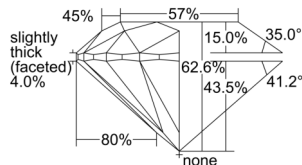

GIA®

FACSIMILE

GIA REPORT 1509168614

Verify this report at GIA.edu

GIA NATURAL DIAMOND DOSSIER®

August 09, 2024
GIA Report Number 1509168614
Shape and Cutting Style ..... Round Brilliant
Measurements ..... 5.07 - 5.11 x 3.19 mm

GRADING RESULTS

Carat Weight ..... 0.51 carat
Color Grade ..... D
Clarity Grade ..... Internally Flawless
Cut Grade ..... Excellent

ADDITIONAL GRADING INFORMATION

Polish ..... Excellent
Symmetry ..... Excellent
Fluorescence ..... Medium Blue
Clarity Characteristics ..... Minor Details of Polish
Inspection(s): GIA 1509168614

PROPORTIONS

Profile to actual proportions

GRADING SCALES

GIA COLOR SCALE	GIA CLARITY SCALE	GIA CUT SCALE	
D	FLAWLESS	EXCELLENT	
E	INTERNALLY FLAWLESS		
F		VVS₁	VERY GOOD
G	VVS₂		
H	VS₁	GOOD	
I	VS₂		
J	SI₁	FAIR	
K	SI₂		
L	I₁	POOR	
M			
N			
O	I₂		
P			
Q	I₃		
R			
S			
T			
U			
V			
W			
X			
Y			
Z