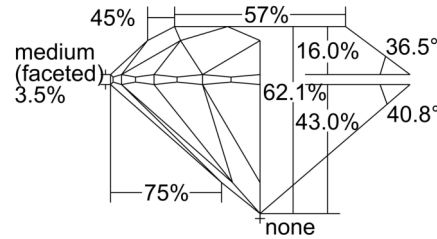

GIA REPORT
1509170684

Verify this report at GIA.edu

FACSIMILE

This is a digital representation of the original GIA Report. This representation might not be accepted in lieu of the original GIA Report in certain circumstances. The original GIA Report includes certain security features which are not reproducible on this facsimile.

GIA NATURAL DIAMOND GRADING REPORT

August 12, 2024
GIA Report Number 1509170684
Shape and Cutting Style ..... Round Brilliant
Measurements ..... 6.41 - 6.45 x 4.00 mm

GRADING RESULTS

Carat Weight ..... 1.02 carat
Color Grade ..... D
Clarity Grade SI2
Cut Grade ..... Excellent

ADDITIONAL GRADING INFORMATION

Polish ..... Excellent
Symmetry ..... Excellent
Fluorescence ..... None
Inscription(s): GIA 1509170684

Comments: Additional clouds are not shown. Pinpoints are not shown.

PROPORTIONS

Profile to actual proportions