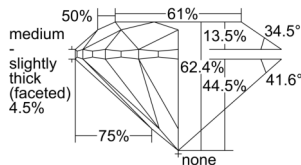

GIA®

FACSIMILE

GIA REPORT 1509172024

Verify this report at GIA.edu

GIA NATURAL DIAMOND DOSSIER®

August 14, 2024
GIA Report Number 1509172024
Shape and Cutting Style ..... Round Brilliant
Measurements ..... 6.12 - 6.16 x 3.83 mm

GRADING RESULTS

Carat Weight ..... 0.90 carat
Color Grade I
Clarity Grade VS1
Cut Grade ..... Excellent

ADDITIONAL GRADING INFORMATION

Polish ..... Excellent
Symmetry ..... Excellent
Fluorescence ..... None
Clarity Characteristics..... Indented Natural, Pinpoint
Inspection(s): GIA 1509172024

PROPORTIONS

Profile to actual proportions

GRADING SCALES

GIA COLOR SCALE	GIA CLARITY SCALE	GIA CUT SCALE	
D	FLAWLESS	EXCELLENT	
E	INTERNALLY FLAWLESS		
F		VVS₁	VERY GOOD
G	VVS₂		
H	VS₁	GOOD	
I	VS₂		
J	SI₁	FAIR	
K	SI₂		
L	I₁	POOR	
M	I₂		
N	I₃		
O			
P			
Q			
R			
S			
T			
U			
V			
W			
X			
Y			
Z